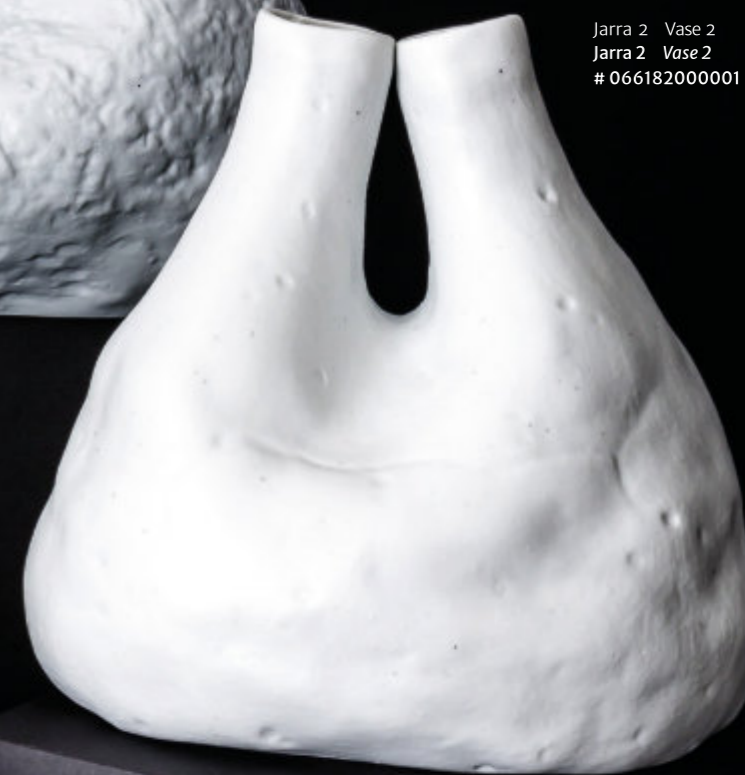

*Costa Verde and ClementinAtelier, focused on improving the world, with you!*

Taca 25 h8cm Bowl 25 h8cm  
Bol 25 h8cm Bol 25h8cm  
# 066182200001

Jarra 3 Vase 3  
Jarra 3 Vase 3  
# 066181900001

Jarra 2 Vase 2  
Jarra 2 Vase 2  
# 066182000001