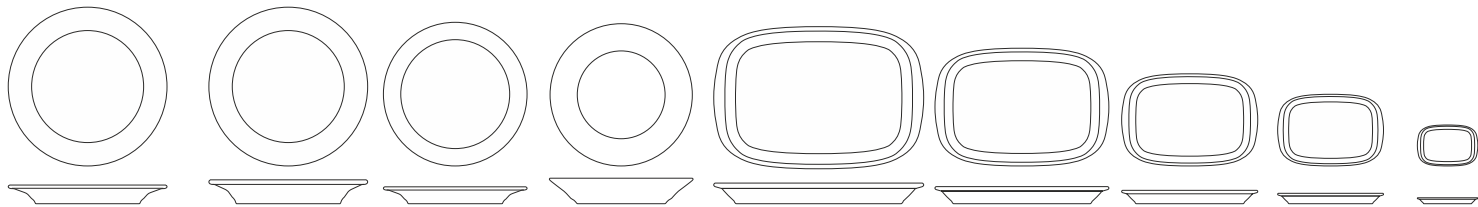

comum

1. **prato**
  plate
  plato
  assiette
  cod. ref.
  03-005 pt.30
  ∅
  30
2. **prato fundo**
  deep plate
  plato hondo
  assiette creuse
  cod. ref.
  03-006 pt.30 fundo
  ∅
  30
3. **prato pasta**
  pasta plate
  plato pasta
  assiette pasta
  cod. ref.
  03-011 pt.pasta
  ∅
  28
4. **prato pasta roma**
  pasta plate roma
  plato pasta roma
  assiette pasta roma
  cod. ref.
  03-012 pt.pasta roma
  ∅
  28
5. **travessa**
  platter
  fuente
  plat
  cod. ref.
  03-045 tv.4
  d
  38x27
6. **travessa**
  platter
  fuente
  plat
  cod. ref.
  03-050 tv.6
  d
  33x23
7. **travessa**
  platter
  fuente
  plat
  cod. ref.
  03-055 tv.8
  d
  29x20
8. **travessa**
  platter
  fuente
  plat
  cod. ref.
  03-060 tv.10
  d
  26x17
9. **travessa**
  platter
  rabanera
  plat
  cod. ref.
  03-063 tv.16
  d
  16x11